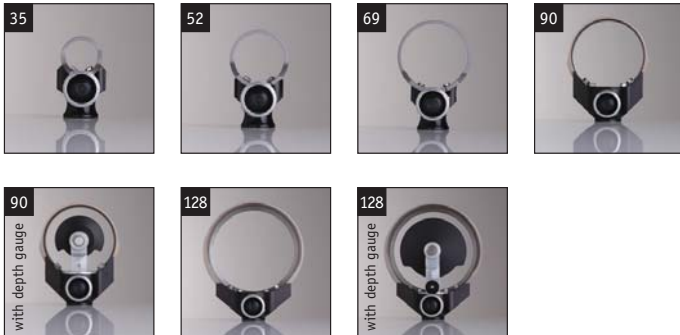

Modular Trimmer Heads

IBEX lower your costs with interchangeable Trimmer Heads.

All IBEX Trimmer Heads fit all IBEX drive units (both FP & FF, in either Electric and Pneumatic). This modular design approach allows the same drive unit to be used with different head sizes depending on the application that is required, to deliver improved flexibility in production.

IBEX Modular Trimmer heads ensure that the least amount of drive units are required, reducing the total cost of ownership. If requirements should change in the future, don't buy another unit, simply purchase the relevant head, and screw it on.

IBEX Modular Trimmer Heads provide the most flexible approach available in the market today.

- Wide range of Trimmer Heads for all applications (35, 52, 69, 90 & 128mm)
- IBEX Modular Trimmer Heads fit all IBEX drive units
- Single tool maintenance with drive unit for multiple heads
- Lightweight
- Low friction & corrosion resistant blade housing (90 & 128mm)
- Unique easy blade change design (35mm)
- A simple – no tools pinion bush replacement system
- Precise control via depth gauge (options 90 & 128mm)
- Housing mounted sharpening device (Options on the 90 & 128mm heads)